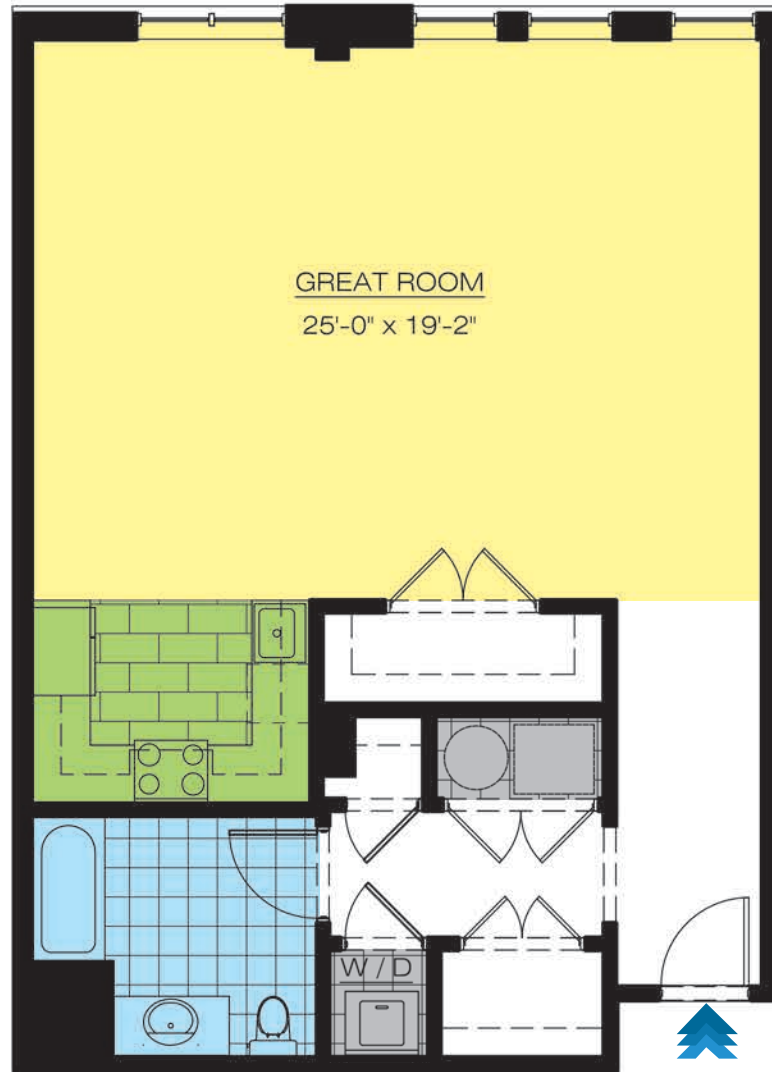

Bedrooms	Studio
Bathrooms	1
Square Feet	918

Executive Drive

N

One Executive Drive
Fort Lee, NJ 07024
201-885-1022

RidgePointeNJ.com