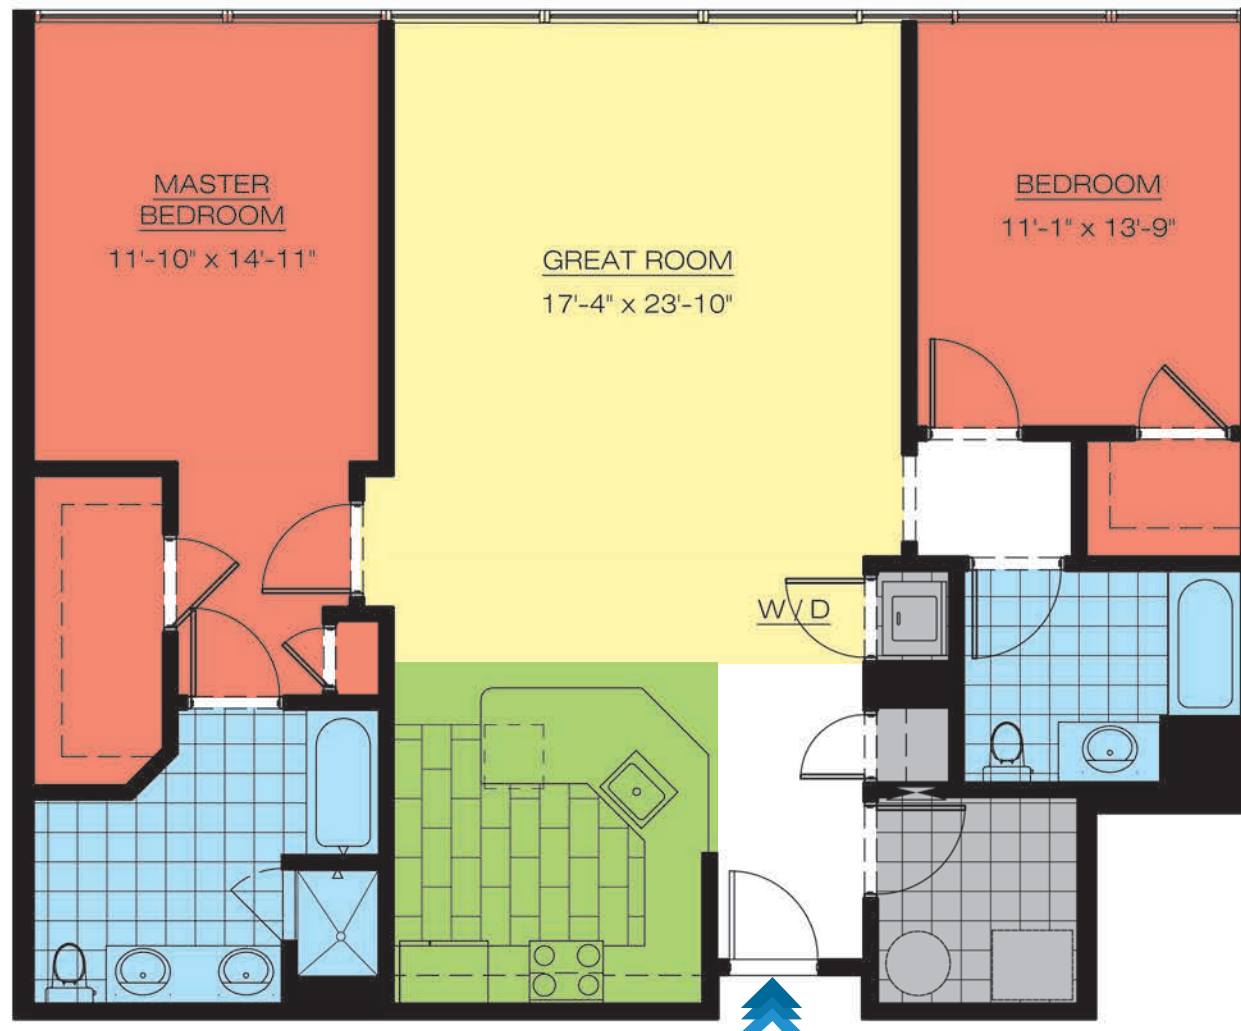

|             |       |
|-------------|-------|
| Bedrooms    | 2     |
| Bathrooms   | 2     |
| Square Feet | 1,398 |

Executive Drive  
(1st Floor)

One Executive Drive  
Fort Lee, NJ 07024  
201-885-1022